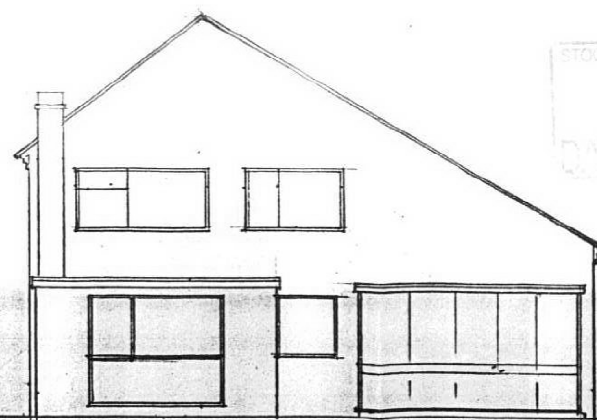

07/3398/---

STOCKTON BOROUGH COUNCIL  
PLANNING  
07 DEC 2007  
DATE RECEIVED

SBC 0003

BLOCK PLAN 1:500

EXISTING DETAILS.

SCALE 1:100 DATE NOV. 2007

PROPOSED EXTENSION AT 3 ST. MARTINS WAY KIRKLEVINGTON